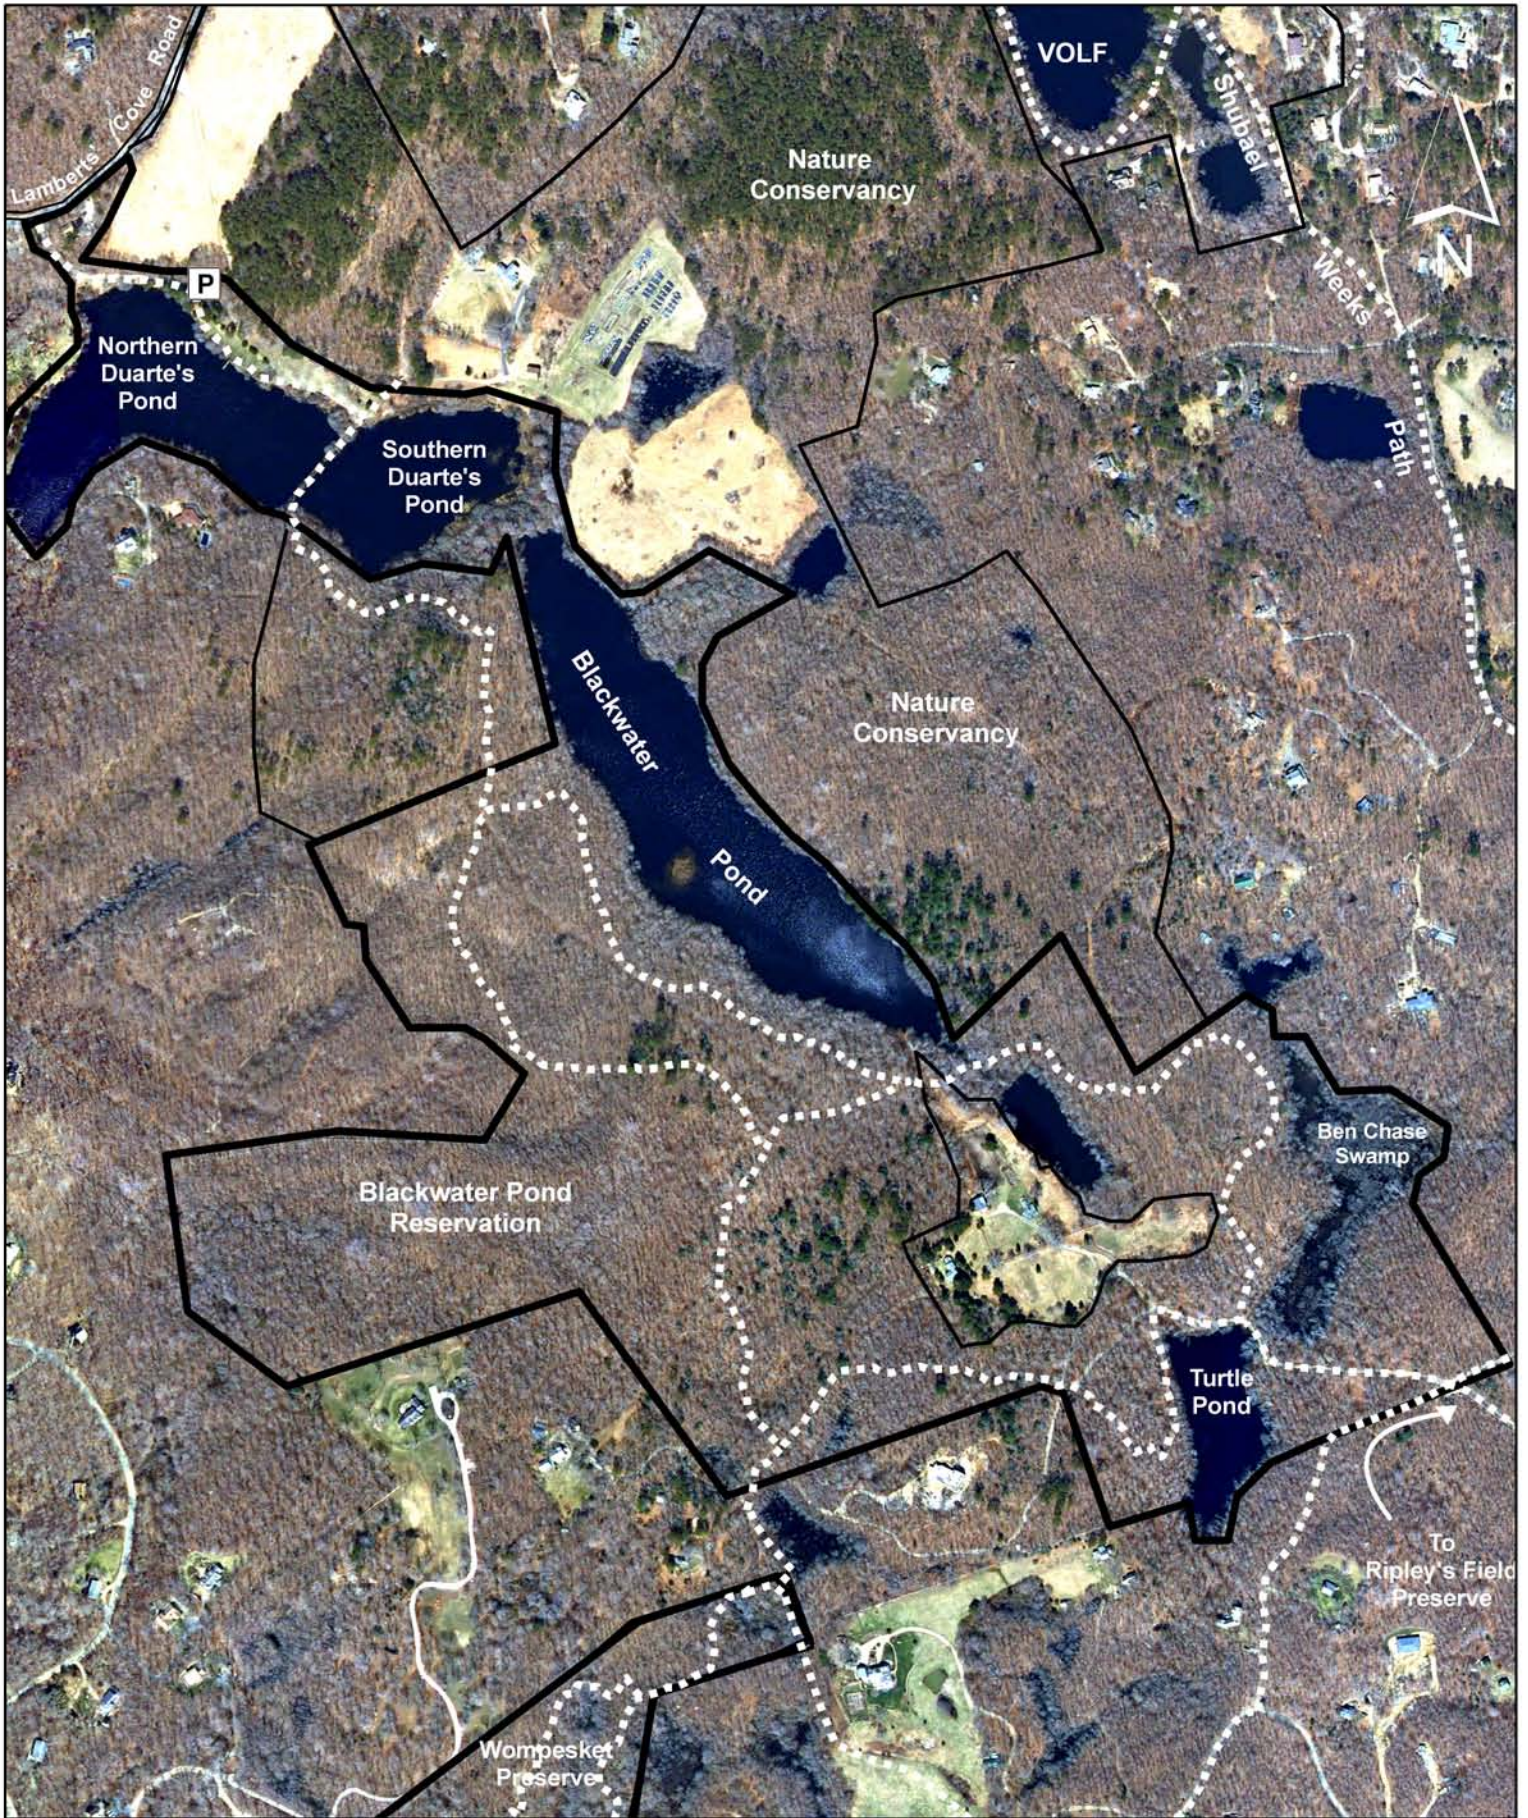

# Blackwater Pond Reservation

West Tisbury, Massachusetts 106.5 acres

Map created by land bank staff 06-11-09

Source: Office of Geographic and Environmental Information (Mass GIS) Commonwealth of Massachusetts Executive Office of Environmental Affairs