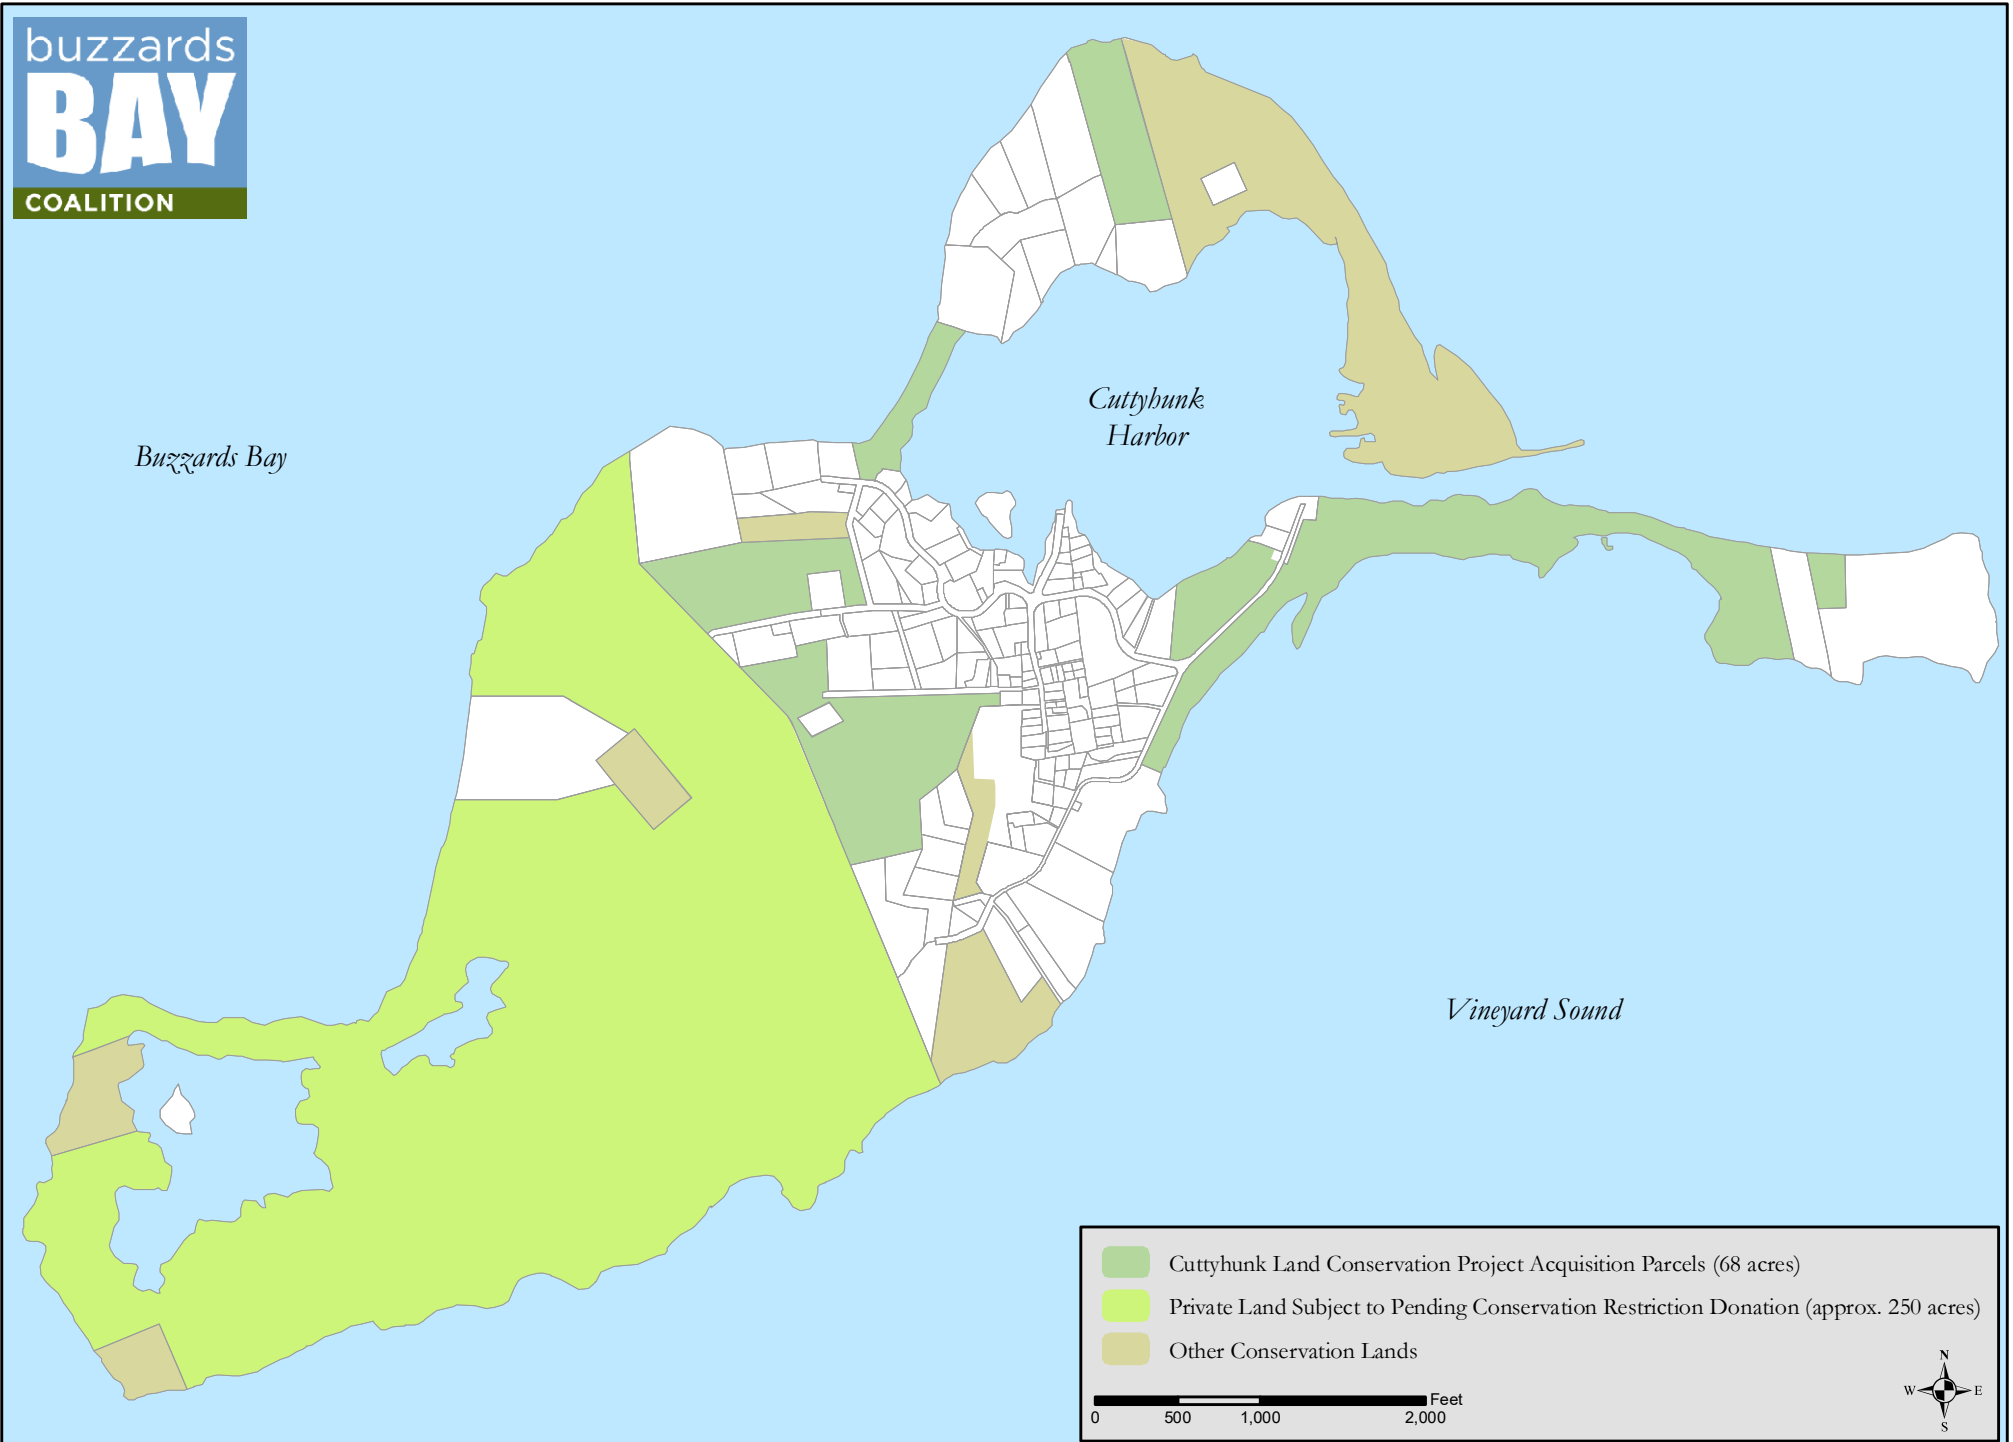

# Conservation Land on Cuttyhunk Island

Legend:

- Cuttyhunk Land Conservation Project Acquisition Parcels (68 acres)
- Private Land Subject to Pending Conservation Restriction Donation (approx. 250 acres)
- Other Conservation Lands