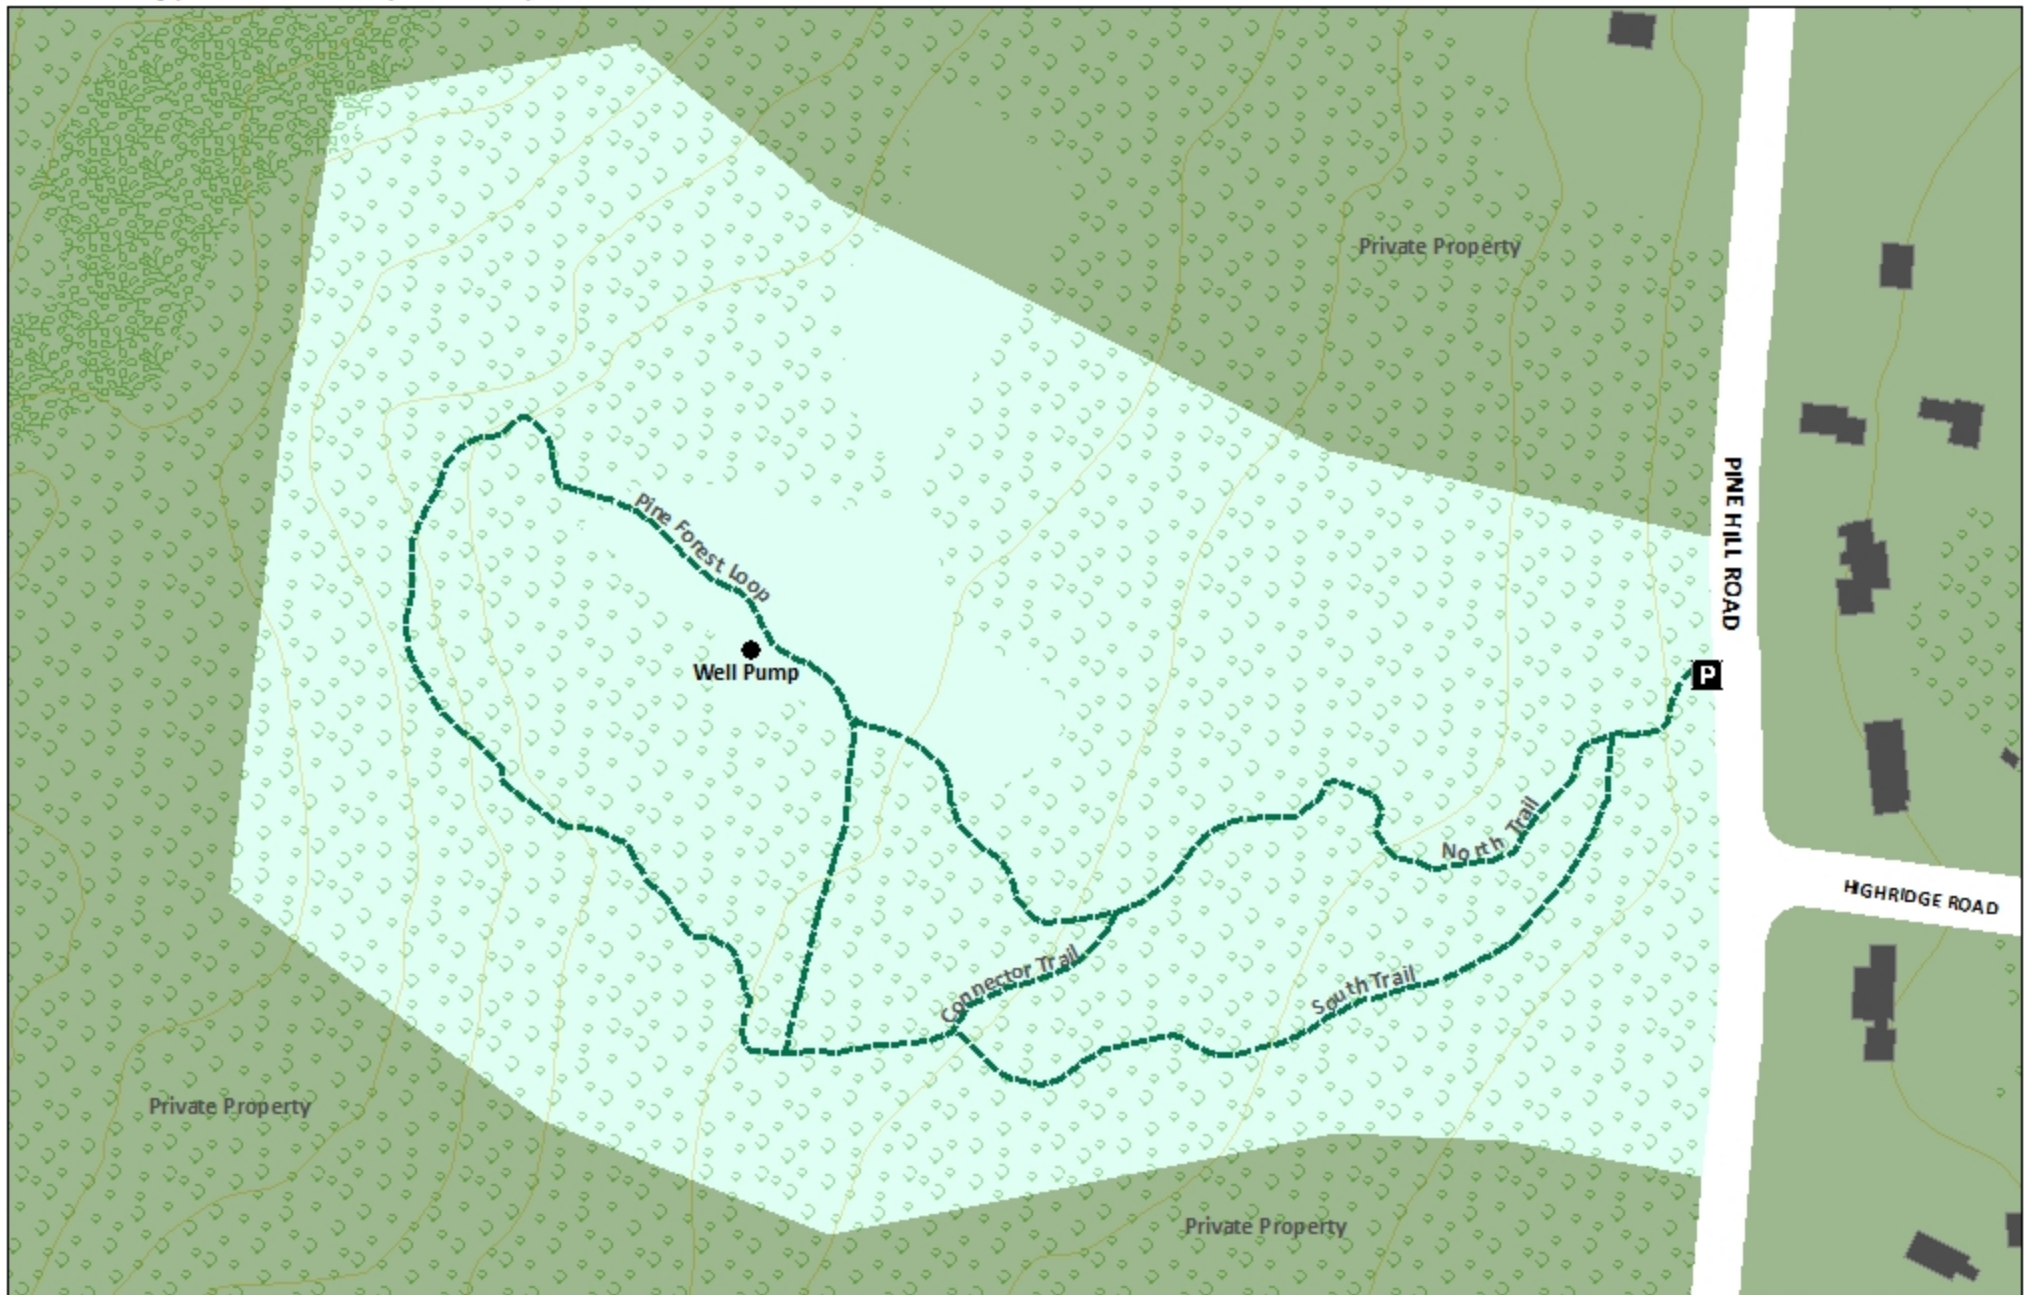

# Noquochoke Conservation Area

20.7 acres of protected land by the Westport Land Conservation Trust

- Noquochoke Conservation Area
- Private Property
- Forest
- Forested Wetland
- House/Buildings
- 10-Foot Contours
- Trail
- Parking

Data Sources: MassGIS, Town of Westport and the WLCT.  
Boundary lines and trail locations are approximate. August 2015.