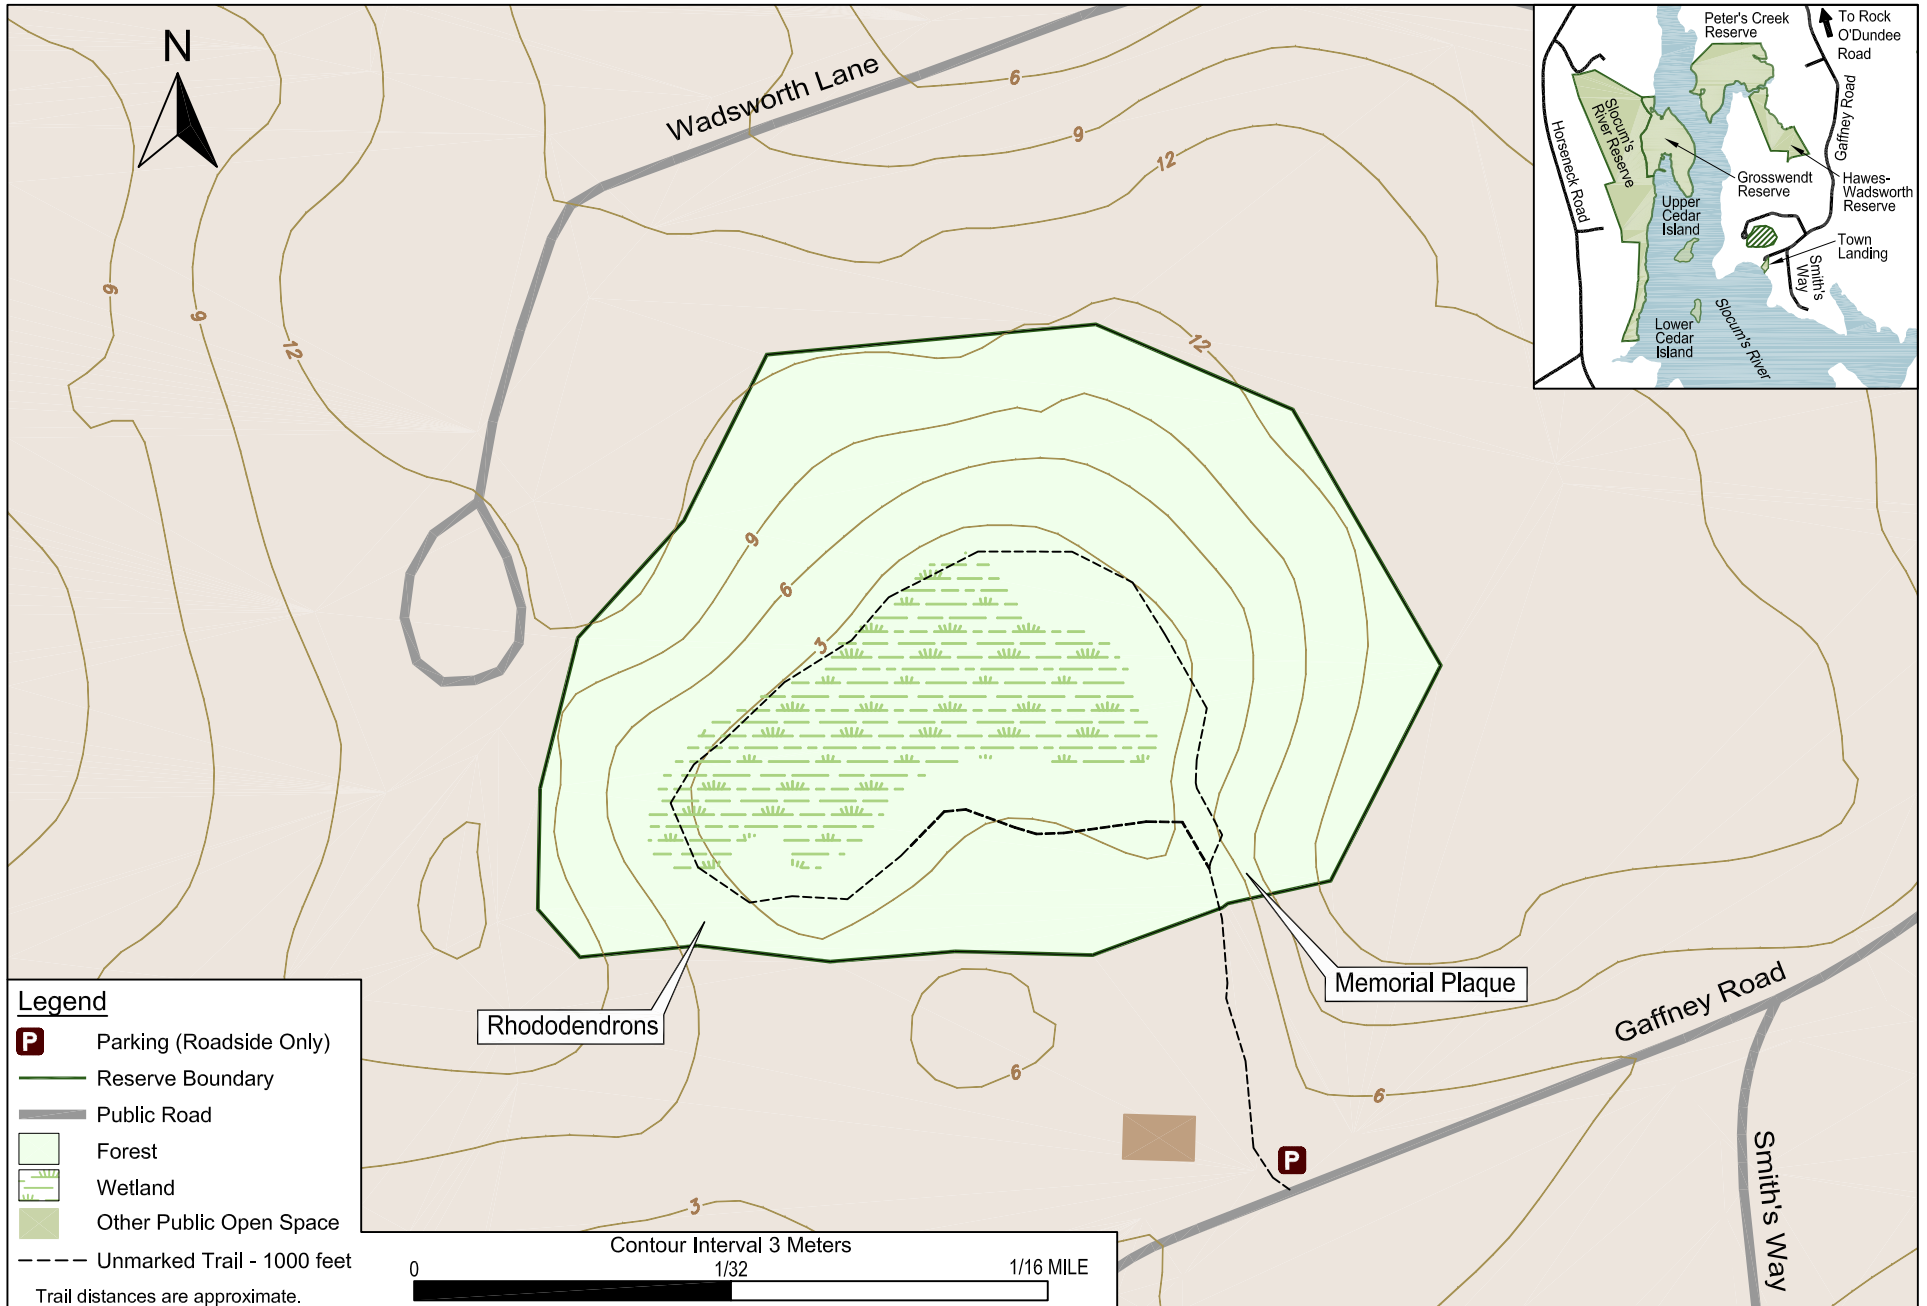

404 Elm Street - P.O. Box P17
 Dartmouth, MA 02748
 508-991-2289 - www.dnrt.org

NEW BEDFORD GARDEN CLUB RESERVE

Gaffney Road - Dartmouth, Massachusetts

Legend

- Parking (Roadside Only)
- Reserve Boundary
- Public Road
- Forest
- Wetland
- Other Public Open Space
- Unmarked Trail - 1000 feet

Trail distances are approximate.