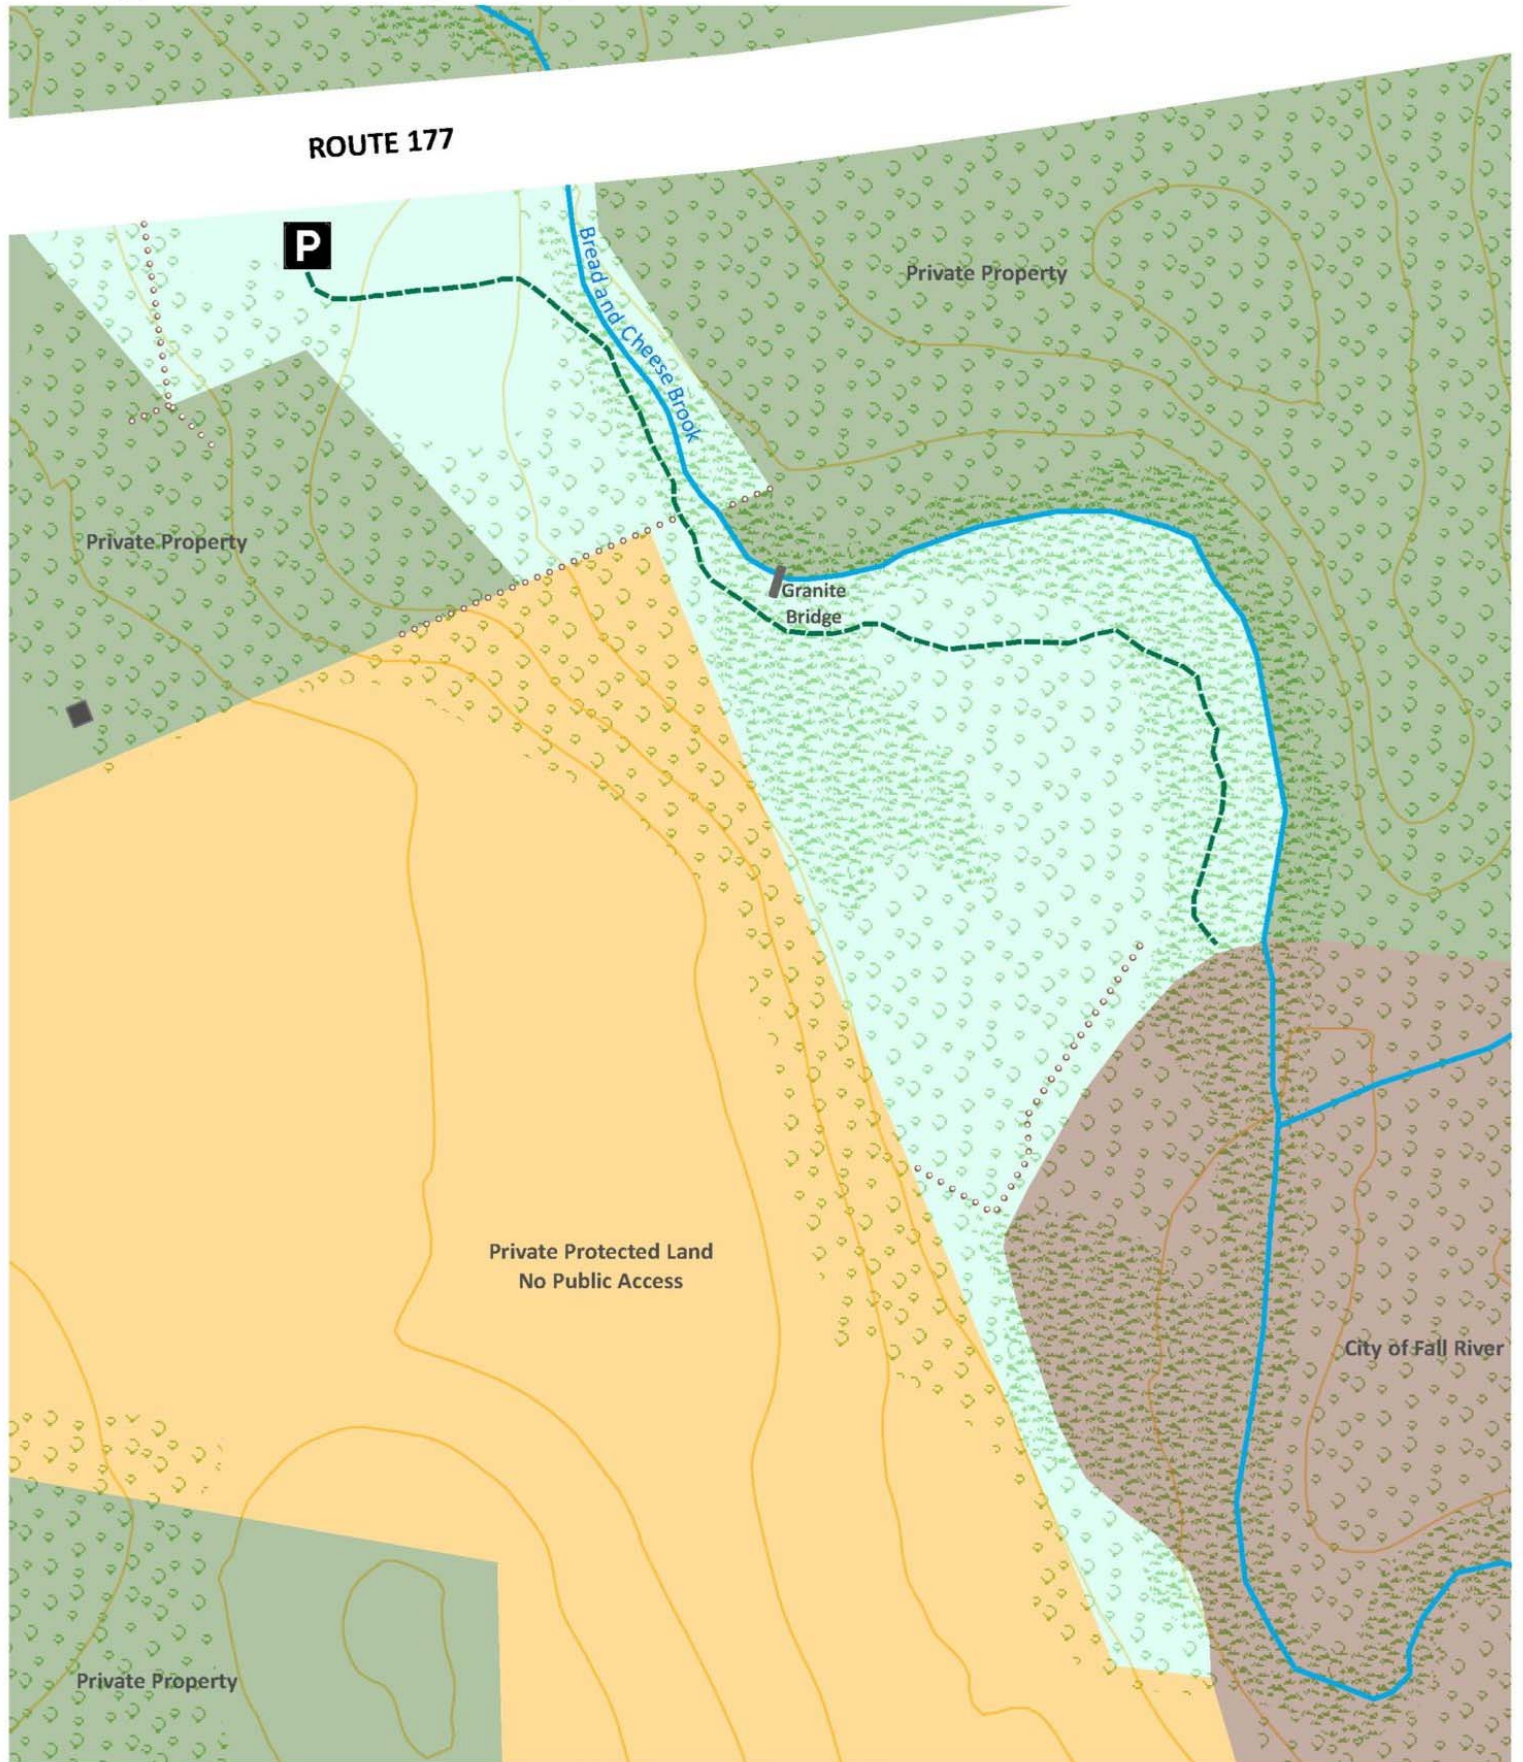

Brookside Conservation Area

9 acres of protected land owned by the Westport Land Conservation Trust

Data Sources: MassGIS, Town of Westport and the WLCT. Boundary lines and trail locations are approximate. August 2015.