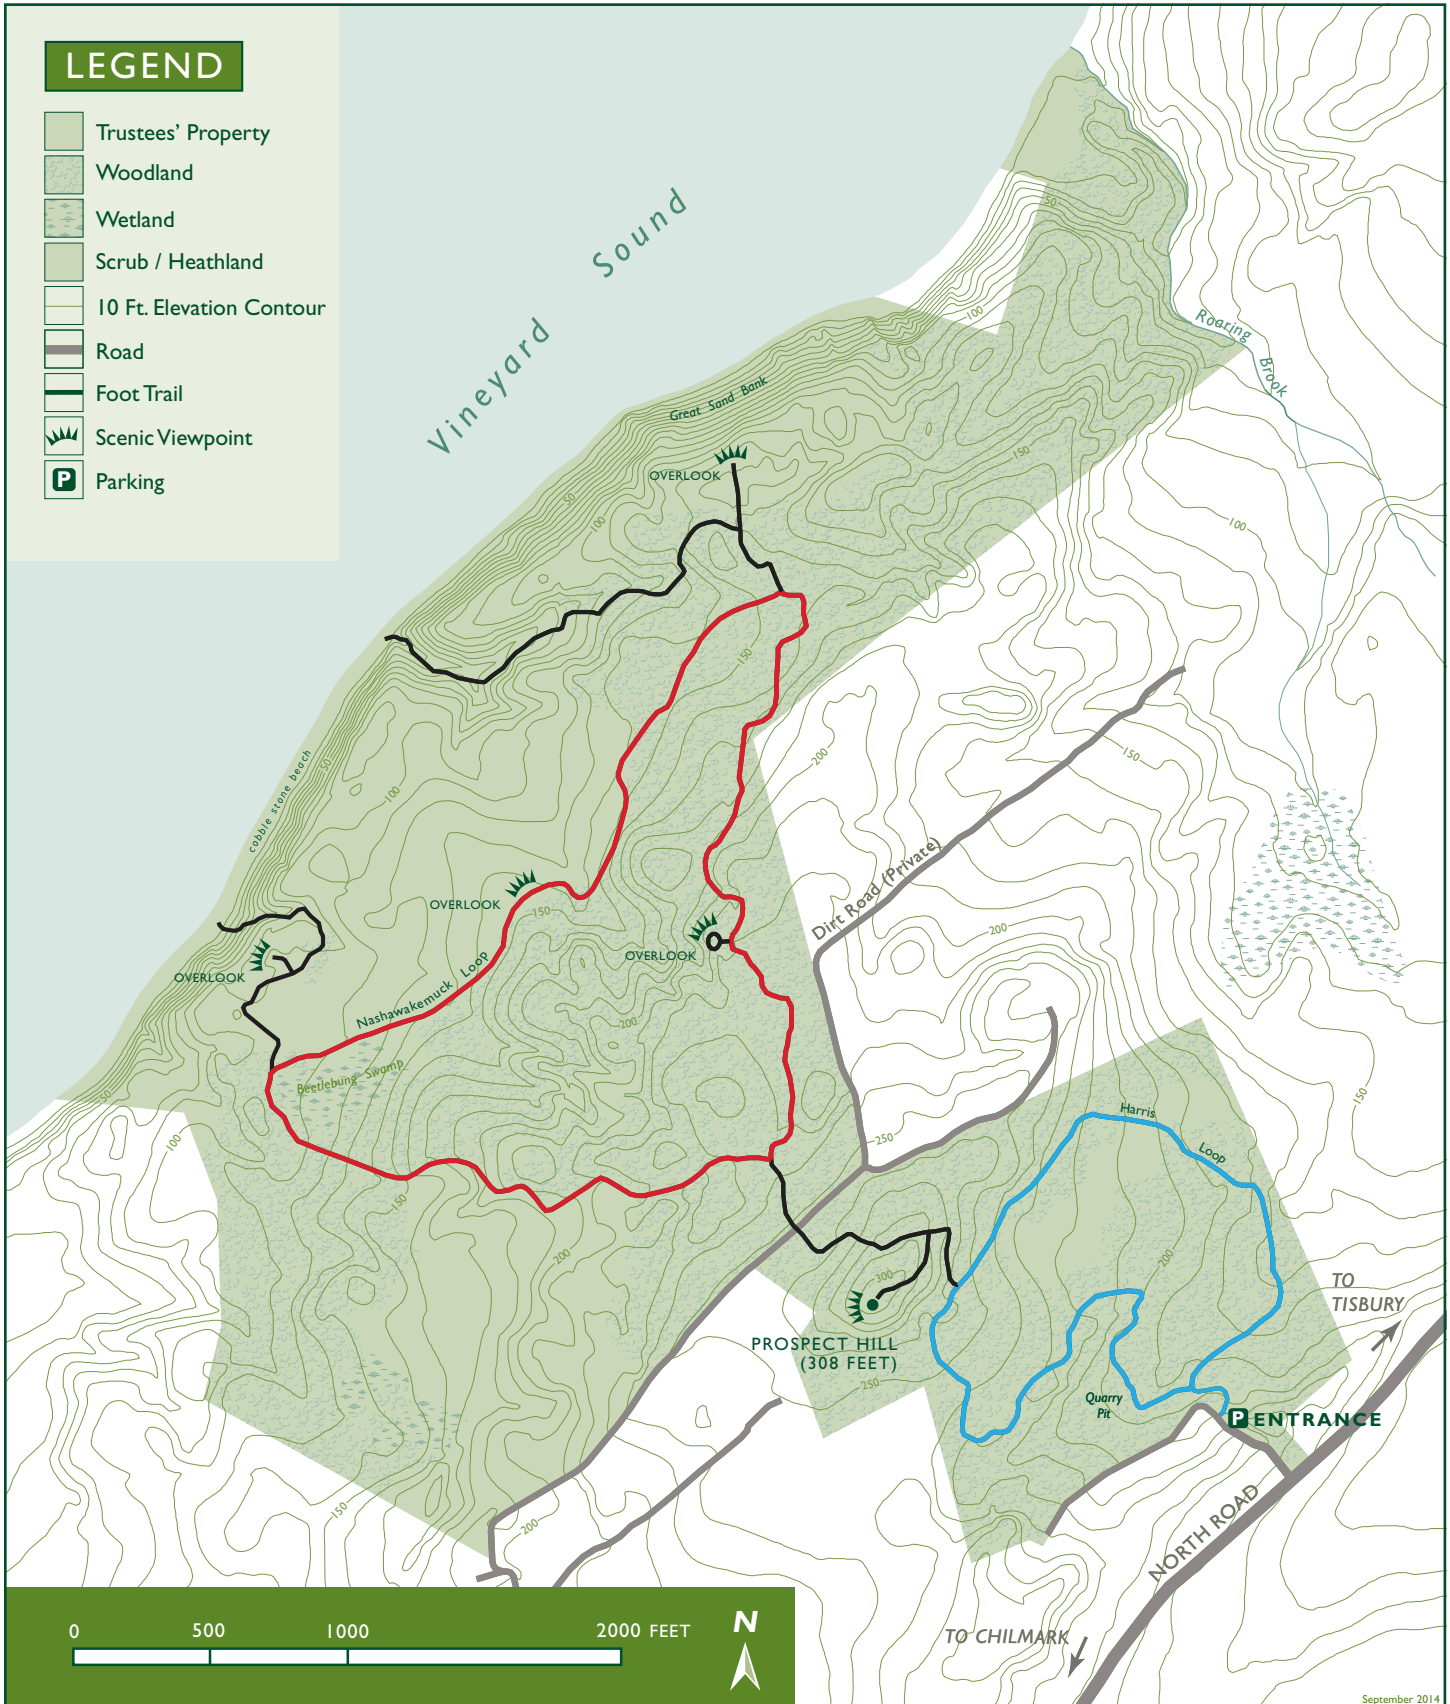

MENEMSHA HILLS (229 ACRES)

North Road ▪ Chilmark, Massachusetts

508.693.3678 ▪ longpoint@ttor.org ▪ www.thetrustees.org

A PROPERTY OF THE TRUSTEES OF RESERVATIONS

September 2014

This map is a product of The Trustees of Reservations. Source data obtained from 1:25,000 scale USGS topographic maps, field surveys, GPS data collection, and MassGIS. Boundary lines and trail locations are approximate. Any reproduction for other than personal use is by permission only. September 2014.