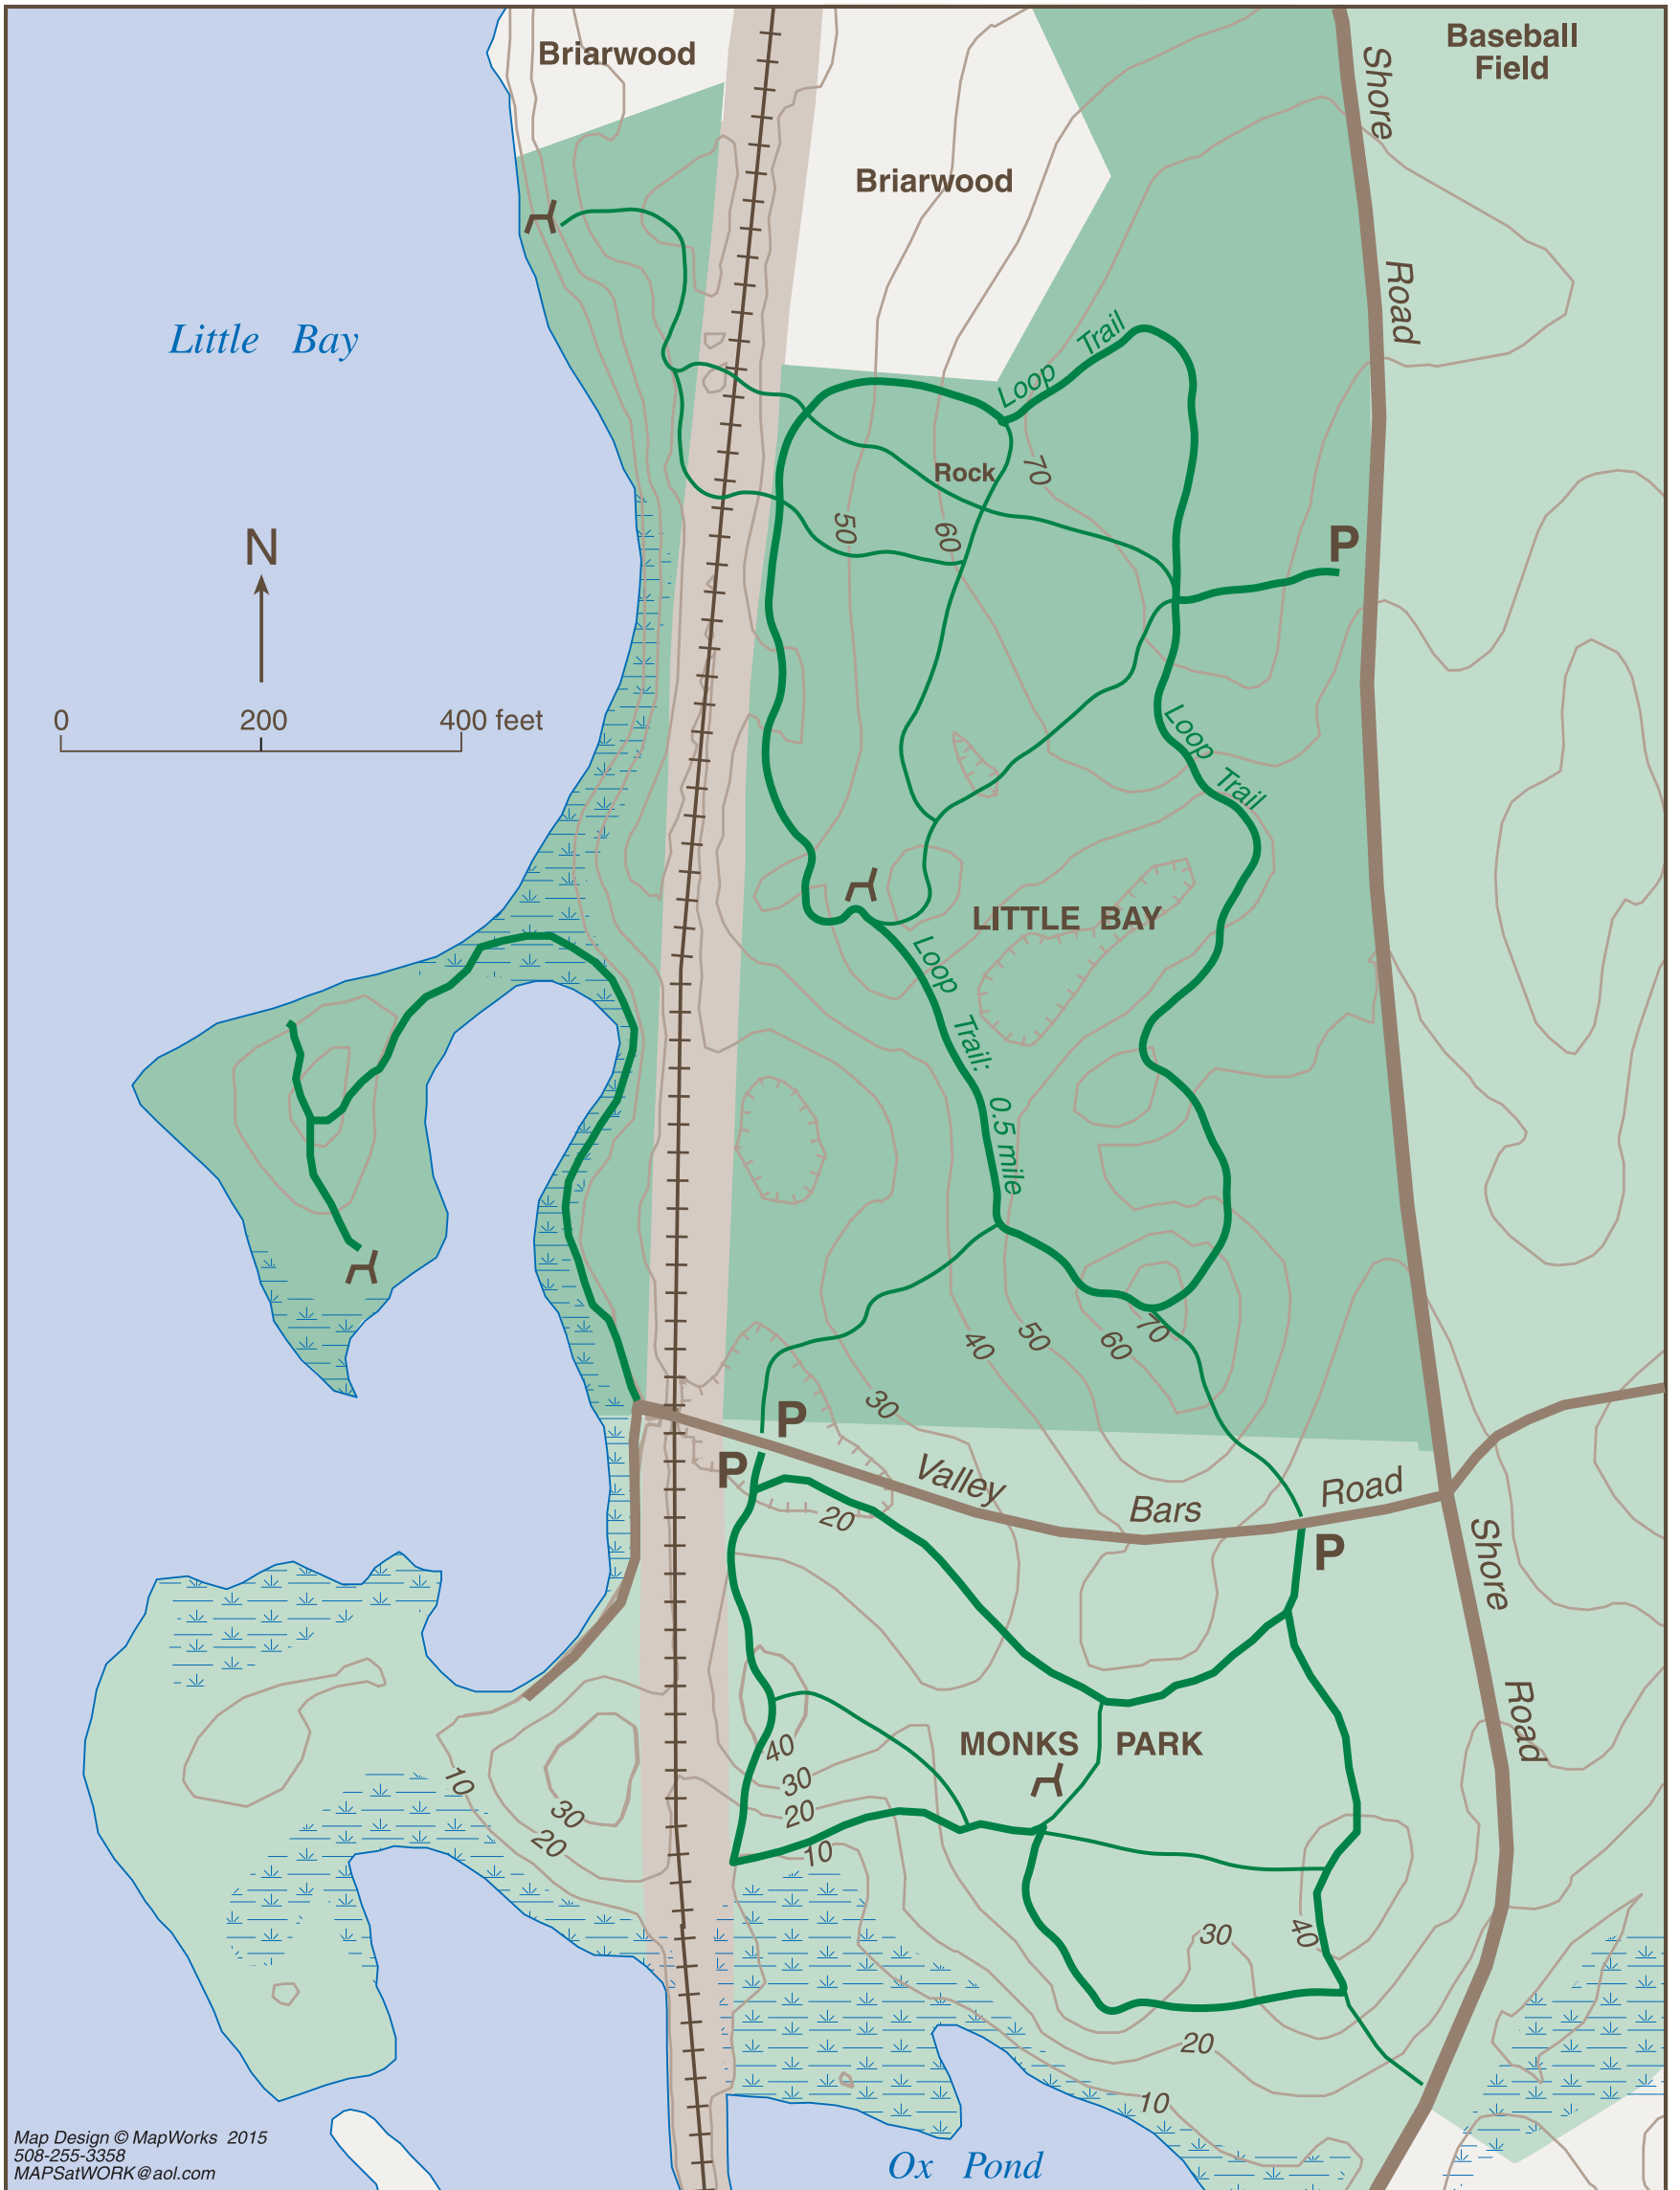

Little Bay and Monks Park

Map Design © MapWorks 2015
508-255-3358
MAPSatWORK@aol.com