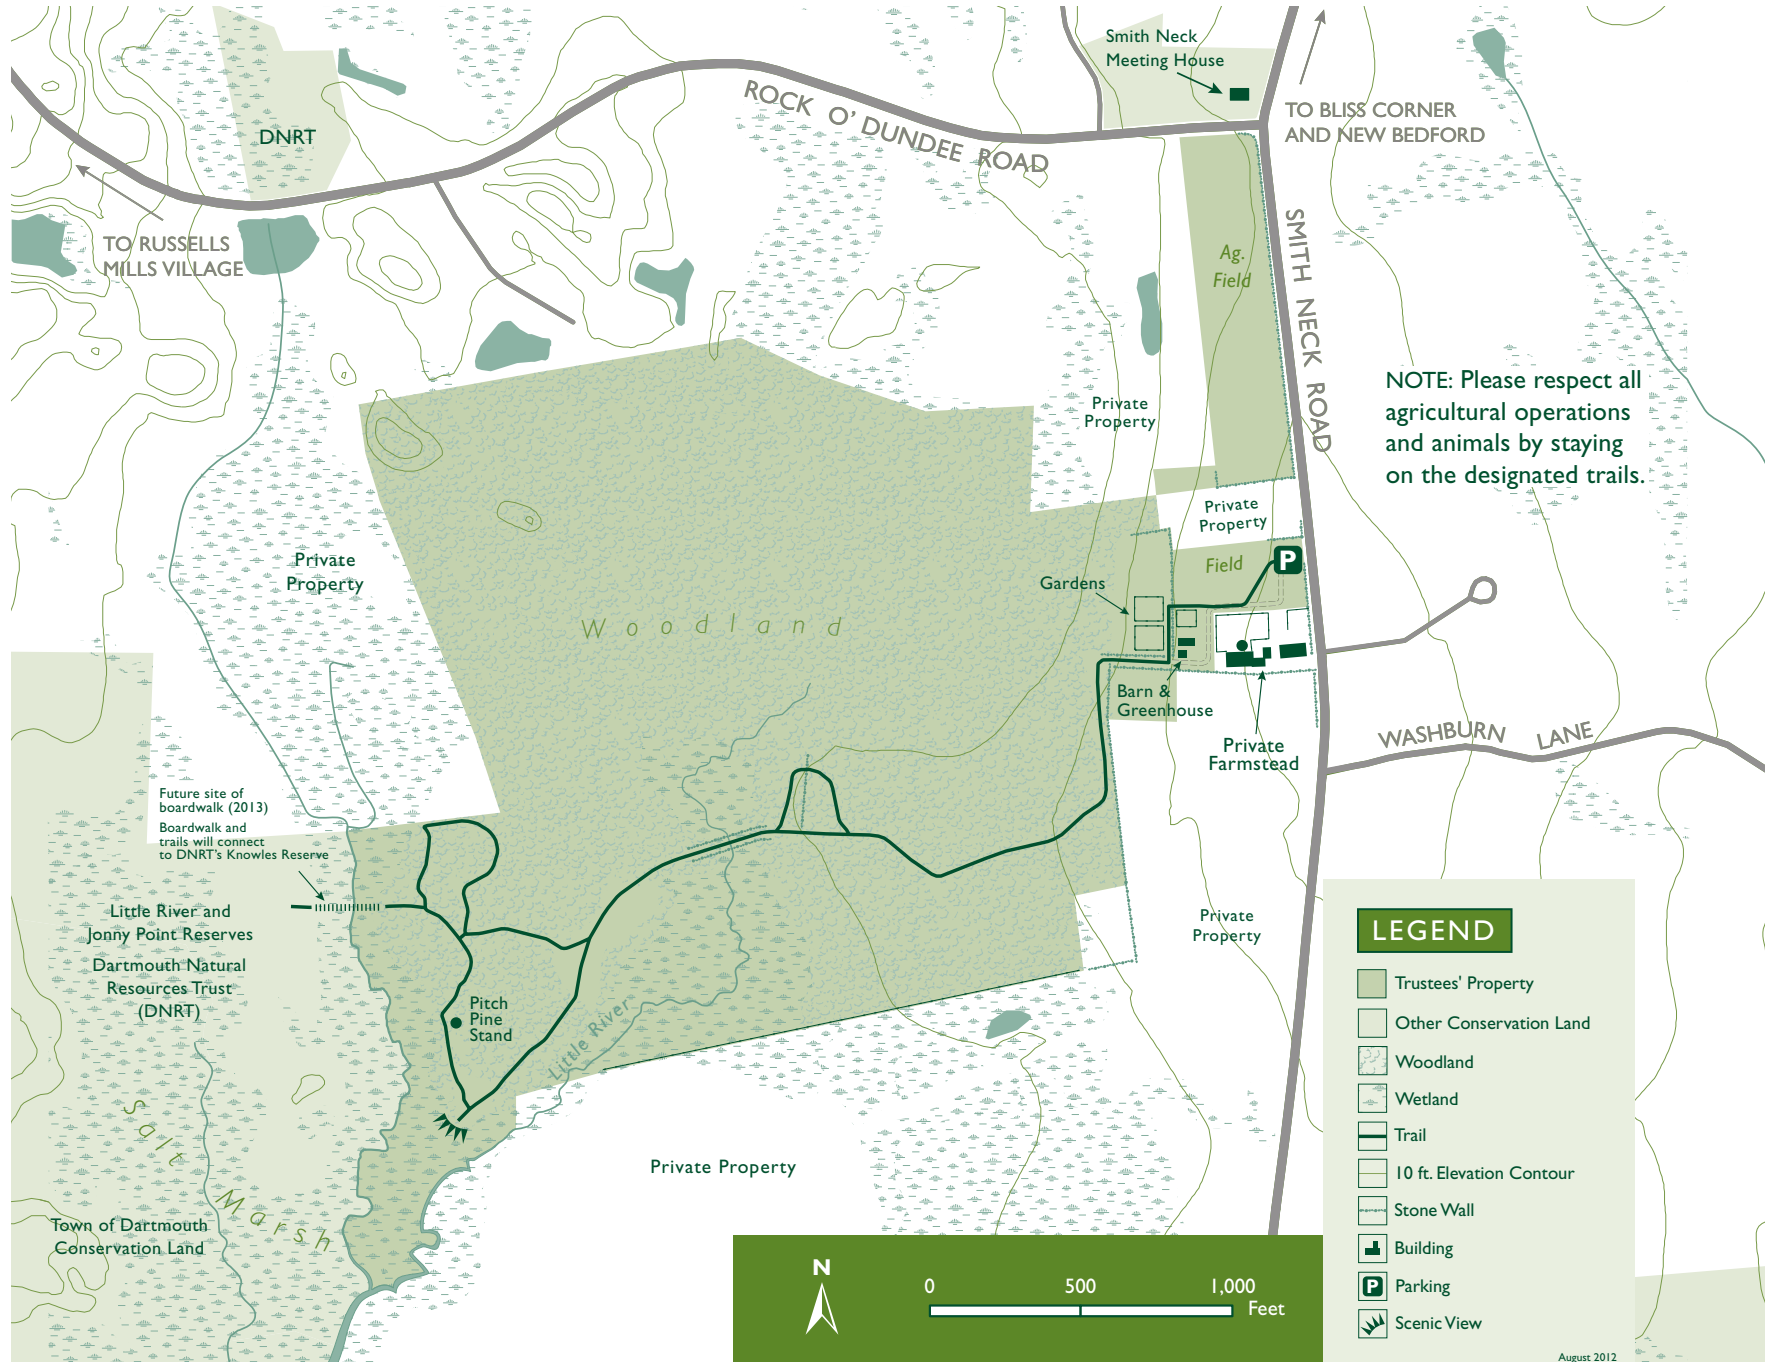

CORNELL FARM (130 ACRES)

A PROPERTY OF THE TRUSTEES OF RESERVATIONS

Smith Neck Road ▪ Dartmouth, Massachusetts

508.636.4693 ▪ seregion@ttor.org ▪ www.thetrustees.org

This map is a product of the Geographic Information System of The Trustees of Reservations. Source data obtained from 1:25,000 scale USGS topographic maps, field surveys, Global Positioning System (GPS), and the Massachusetts Executive Office of Environmental Affairs, MassGIS. Boundary lines and trail locations are approximate. August 2012.